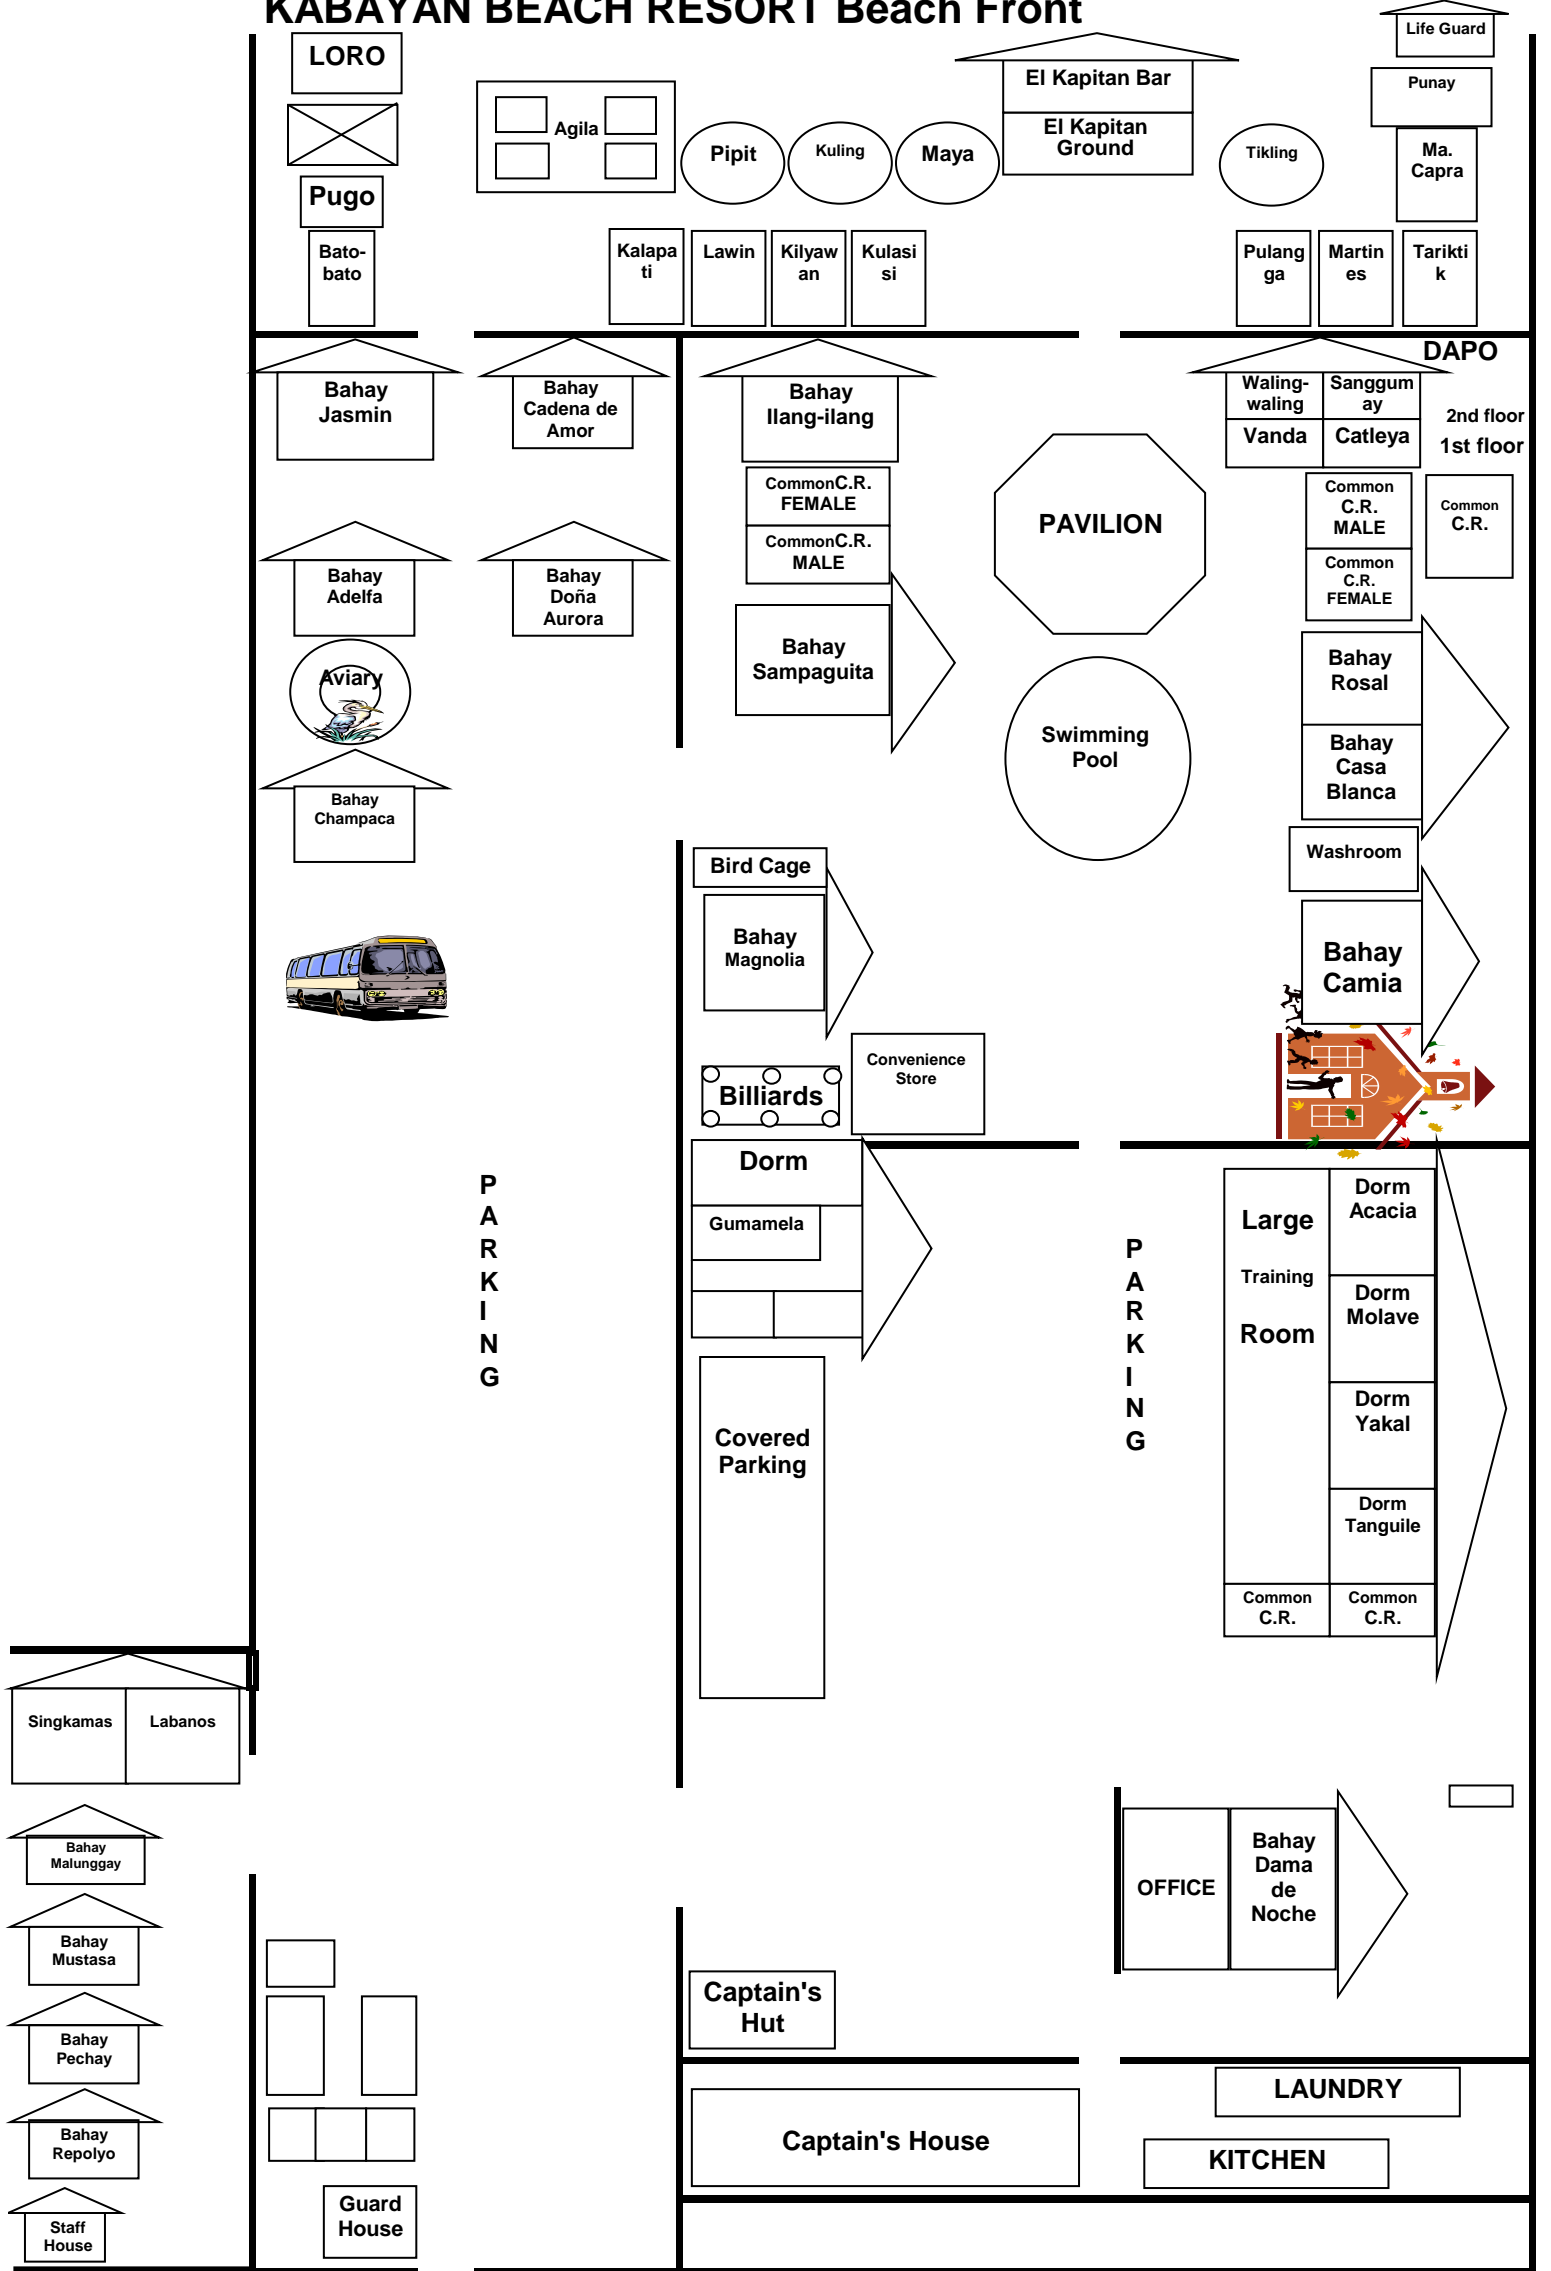

# KABAYAN BEACH RESORT Beach Front

P  
A  
R  
K  
I  
N  
G

P  
A  
R  
K  
I  
N  
G

Guard House

Captain's Hut

Captain's House

OFFICE Bahay Dama de Noche

LAUNDRY

KITCHEN

Large Training Room  
Dorm Acacia  
Dorm Molave  
Dorm Yakal  
Dorm Tanguile  
Common C.R.  
Common C.R.

Dorm  
Gumamela

Covered Parking

Bird Cage  
Bahay Magnolia

Billiards

Convenience Store

Common C.R. FEMALE  
Common C.R. MALE

Bahay Rosal  
Bahay Casa Blanca

Washroom  
Bahay Camia

PAVILION

Swimming Pool

2nd floor  
1st floor

Life Guard  
Punay  
Ma. Capra  
Tariktik

Pulanga  
Martin es

Kalapati  
Lawin  
Kilyawan  
Kulasi

LORO  
Pugo  
Bato-bato

Agila

Pipit  
Kuling  
Maya

El Kapitan Bar  
El Kapitan Ground

Tikling